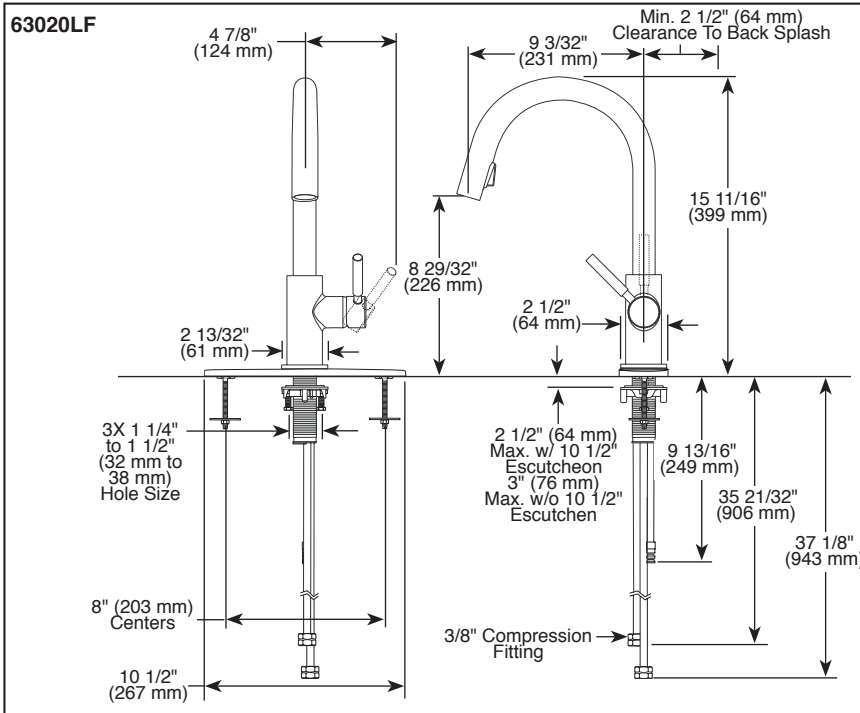

BRIZO®

KITCHEN FAUCETS

- Solna® Collection
- Single Handle Deck Mount
- 2-Function Pull-Down Sprayer
- Single or 3 Hole Sink Applications
- Centermount or 8" (203 mm) Centers w/ Optional 10 1/2 (267 mm) Escutcheon
- MagneDock® Magnetic Docking

Submitted Model No.: _____

Specific Features: _____

STANDARD SPECIFICATIONS:

- Single handle, 2-function pull-down kitchen faucets for exposed mounting on single or three hole sinks.
- 15 11/16" (399 mm) high, 9 3/32" (231 mm) long, spout swings 360°.
- Lever handle. Control mechanism shall be full-motion valve cartridge.
- Quick connect hoses.
- Pull-down wand operates in an aerated or spray mode via ergonomic button.
- MagneDock® magnetic docking.
- Dual integral check valves in sprayer.
- Hose travels inside mounting shank so it will not interfere with deck edges.
- Keyed 10 1/2" (267 mm) escutcheon to help alignment and aid installation.
- Maximum 1.80 gpm @ 60 psi, 6.8 L/min @ 414 kPa