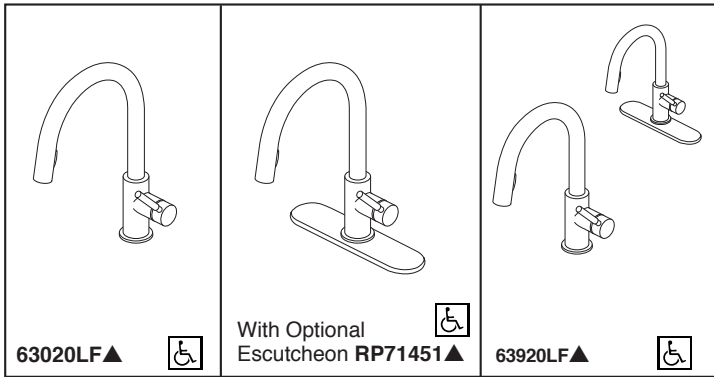

BRIZO®

KITCHEN FAUCETS

- Solna® Collection
- Single Handle Deck Mount
- 2-Function Pull-Down Sprayer
- Single or 3 Hole Sink Applications
- Centermount or 8" (203 mm) Centers w/ Optional 10 1/2 (267 mm) Escutcheon
- MagneDock® Magnetic Docking

Submitted Model No.: _____

Specific Features: _____

STANDARD SPECIFICATIONS:

- Single handle, 2-function pull-down kitchen faucets for exposed mounting on single or three hole sinks.
- 15 11/16" (399 mm) high, 9 3/32" (231 mm) long, spout swings 360°.
- Lever handle. Control mechanism shall be full-motion valve cartridge.
- Quick connect hoses.
- Pull-down wand operates in an aerated or spray mode via ergonomic button.
- MagneDock® magnetic docking.
- Dual integral check valves in sprayer.
- Hose travels inside mounting shank so it will not interfere with deck edges.
- Keyed 10 1/2" (267 mm) escutcheon to help alignment and aid installation.
- Maximum 1.80 gpm @ 60 psi, 6.8 L/min @ 414 kPa