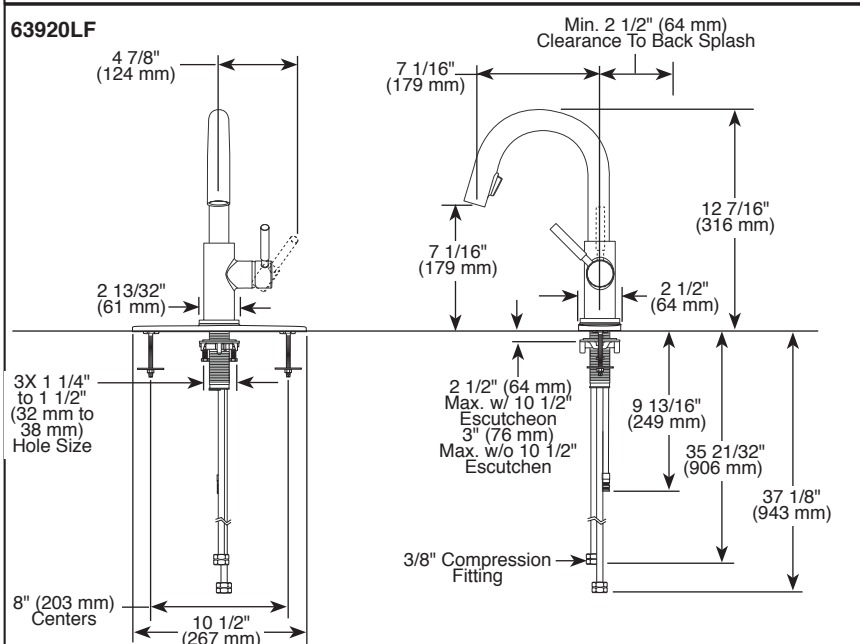

BRIZO®

KITCHEN FAUCETS

- Solna® Collection
- Single Handle Deck Mount
- 2-Function Pull-Down Sprayer
- Single or 3 Hole Sink Applications
- Centermount or 8" (203 mm) Centers w/ Optional 10 1/2 (267 mm) Escutcheon
- MagneDock® Magnetic Docking

Submitted Model No.: _____

Specific Features: _____

STANDARD SPECIFICATIONS:

- Single handle, 2-function pull-down kitchen faucets for exposed mounting on single or three hole sinks.
- 15 11/16" (399 mm) high, 9 3/32" (231 mm) long, spout swings 360°.
- Lever handle. Control mechanism shall be full-motion valve cartridge.
- Quick connect hoses.
- Pull-down wand operates in an aerated or spray mode via ergonomic button.
- MagneDock® magnetic docking.
- Dual integral check valves in sprayer.
- Hose travels inside mounting shank so it will not interfere with deck edges.
- Keyed 10 1/2" (267 mm) escutcheon to help alignment and aid installation.
- Maximum 1.80 gpm @ 60 psi, 6.8 L/min @ 414 kPa