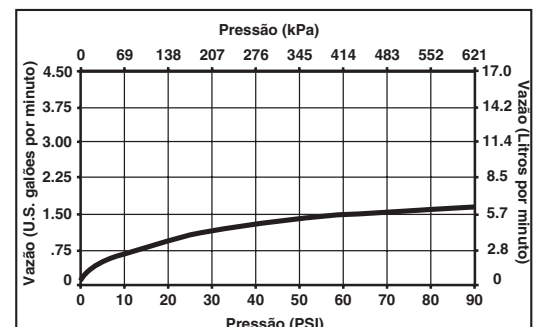

COMPLIES WITH:

- ASME A112.18.1 / CSA B125.1
- ASME A112.18.6
- Indicates compliance to ICC/ANSI A117.1
- Verified compliant with .25% weighted average Pb content regulations.